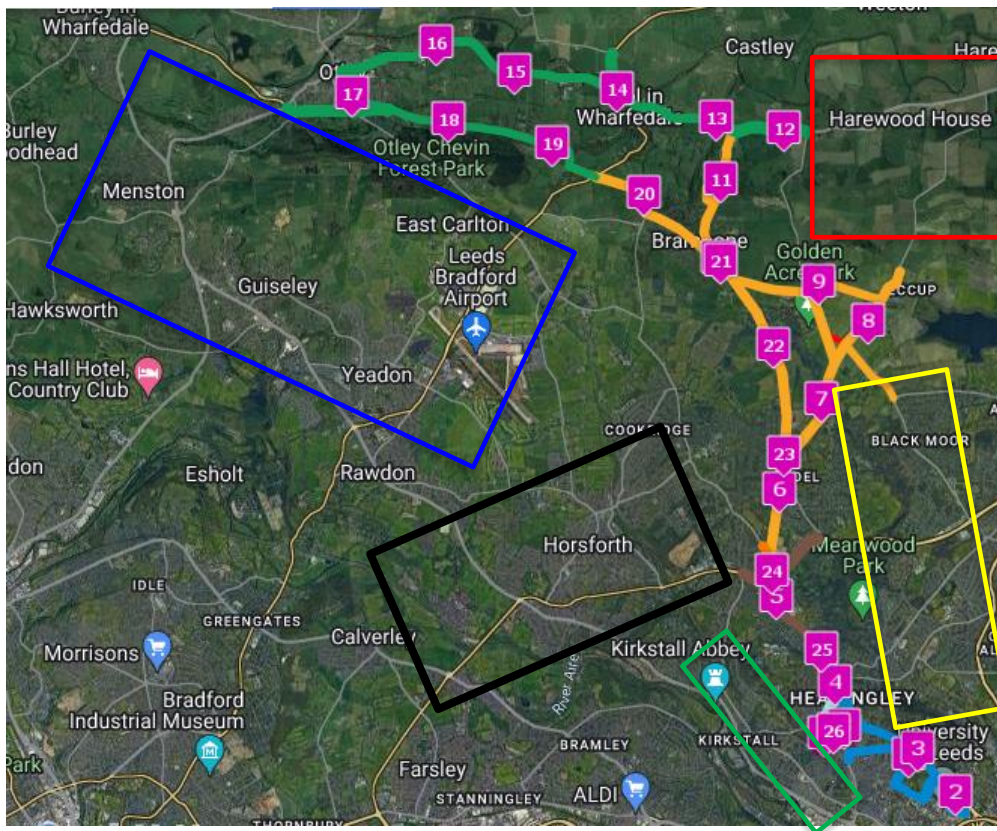

Leeds Marathon & Half Marathon – Sunday 10th May 2026

Road Closure – Advisory Information

General Information – Allow extra time for all journeys

- Headingley Lane/Otley Road Closed from 07:30 to 16:45 – Use Victoria Road post 11:30 or Meanwood Road/Kirkstall Road
- Otley Road closed from 08:00 to 16:45
- Lawnswood Roundabout closed from 08:00 to 16:20 - see below for Westbound & Eastbound Access
- A660 closed from 08:30/09:00 to 14:45 – 16:45

Northbound Access (Harrogate/Ripon) – Due to the A59 closure at Blubberhouse please use A65 > Leeds Inner Ring Road > A61 to Harrogate & Ripon

Southbound Access: Use A65 > New Road Side > Kirkstall Road

Eastbound Access: Use A65 > New Road Side > A65 Kirkstall Road > Leeds Inner Ring Road > Meanwood Road or A61 Scott Hall Road

Northbound Access: Use A61 Harrogate Road & A61 Scott Hall Road

Southbound Access: Use A61 Harrogate Road > A61 Scott Hall Road

Westbound Access/LBA (due to the closure of the A59 at Blubberhouse): Use A61 Harrogate Road > A61 Scott Hall Road > Leeds Inner Ring Road > A65 > A658 > Whitehouse Lane

Northbound /Southbound Access: Use A61 Scott Hall Road/Meanwood Road