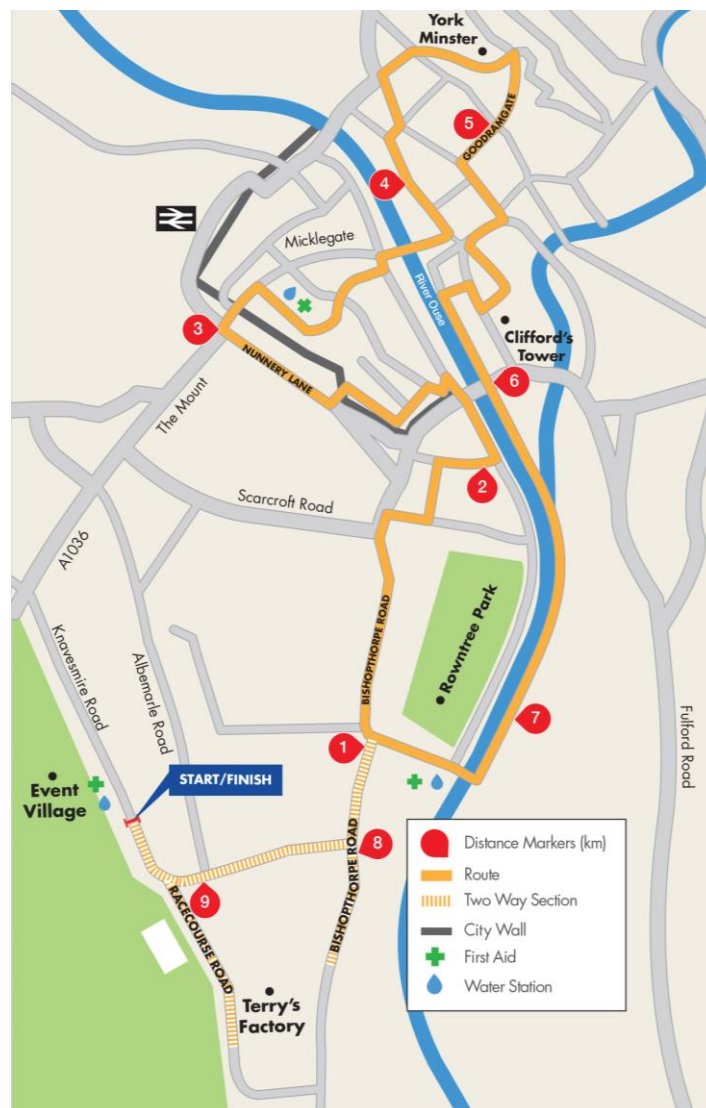

York 10K

Road Closures

Important Information for Residents and Businesses

Sunday 7th August 2016

Event Start Time: 09:30

Run For All are pleased to, once again, be working in partnership with City of York Council to deliver the 8th York 10K.

In accordance with traffic authority regulations for City of York Council, an order has been made prohibiting and restricting the use of certain roads and road junctions by vehicles in order to facilitate the safe holding of the York 10K.

The event will require the closure of roads and road junctions as well as the suspension of a number of Traffic Regulation Orders between 17:00 on Friday 5th August and 15:00 on Sunday 7th August 2016.

A full list of road closures, including approximate times, is provided overleaf. We would like to apologise in advance for any inconvenience caused and thank you for your support of the 2016 York 10K.

**If you have any queries or would like further event information
Please visit www.runforall.com or call 0113 826 7775**