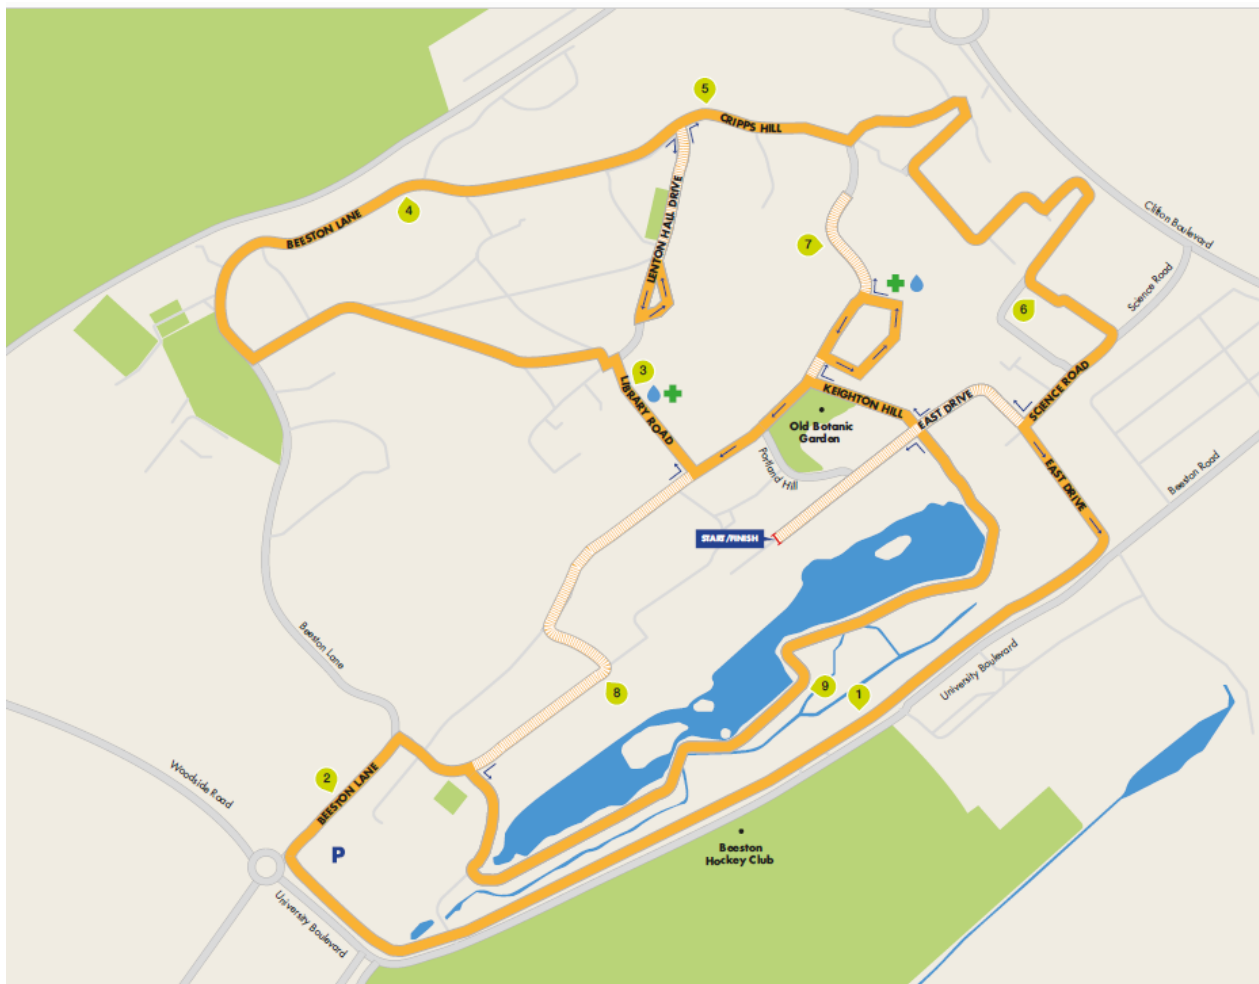

## Road Closures

**Important Information for Residents and Businesses**

**Sunday 16<sup>th</sup> June 2019**  
**Event Start Time: 09:30**

Run For All are extremely pleased to be working in partnership with Nottingham Council and Nottingham University to deliver the Nottingham 10k.

In accordance with traffic authority regulations for the Nottingham Metropolitan District, an order has been made prohibiting and restricting the use of certain roads and road junctions by vehicles in order to facilitate the safe holding of the Nottingham 10k.

# Nottingham 10k Road Closures

All Timings subject to change

Road Closed Sunday 16 <sup>th</sup> June	Details	Time On	Time Off
Beeston Lane	Between University Boulevard and Jubilee Avenue (Westbound Only)	09:15	10:15
Beeston Lane	Between David Ross Sports Village and Cripps Hill (Westbound)	09:00	11:30
Cripps Hill	Between Beeston Lane and Cripps Building (Westbound)	09:00	11:30
Coates Road	The Whole	09:00	11:15
Cut Through Lane	The Whole	09:00	11:45
East Drive	Between Keighton Hill and Science Road	09:00	11:15
East Drive	Between University Boulevard and Science Road	09:00	10:00
East Drive	Between Portland Hill and Keighton Hill	04:00	12:00
Jubilee Avenue	Between Beeston Lane and Cut Through Lane	09:00	11:45
Keighton Hill	Between East Drive and Cut Through Lane	09:00	11:15
Lenton Hall Drive	Between Beeston Lane and Library Road	09:00	11:30
Library Road	Between Cut Through Lane and Lenton Hall Drive	09:00	11:30
Science Road	Between East Drive and Wolfson Building	09:00	11:15

## Road Closed Saturday 15<sup>th</sup> June – Sunday 16<sup>th</sup> June

East Drive	Between Admissions Office and Portland Hill	Saturday 12:00	Sunday 14:00
------------	---	-------------------	-----------------