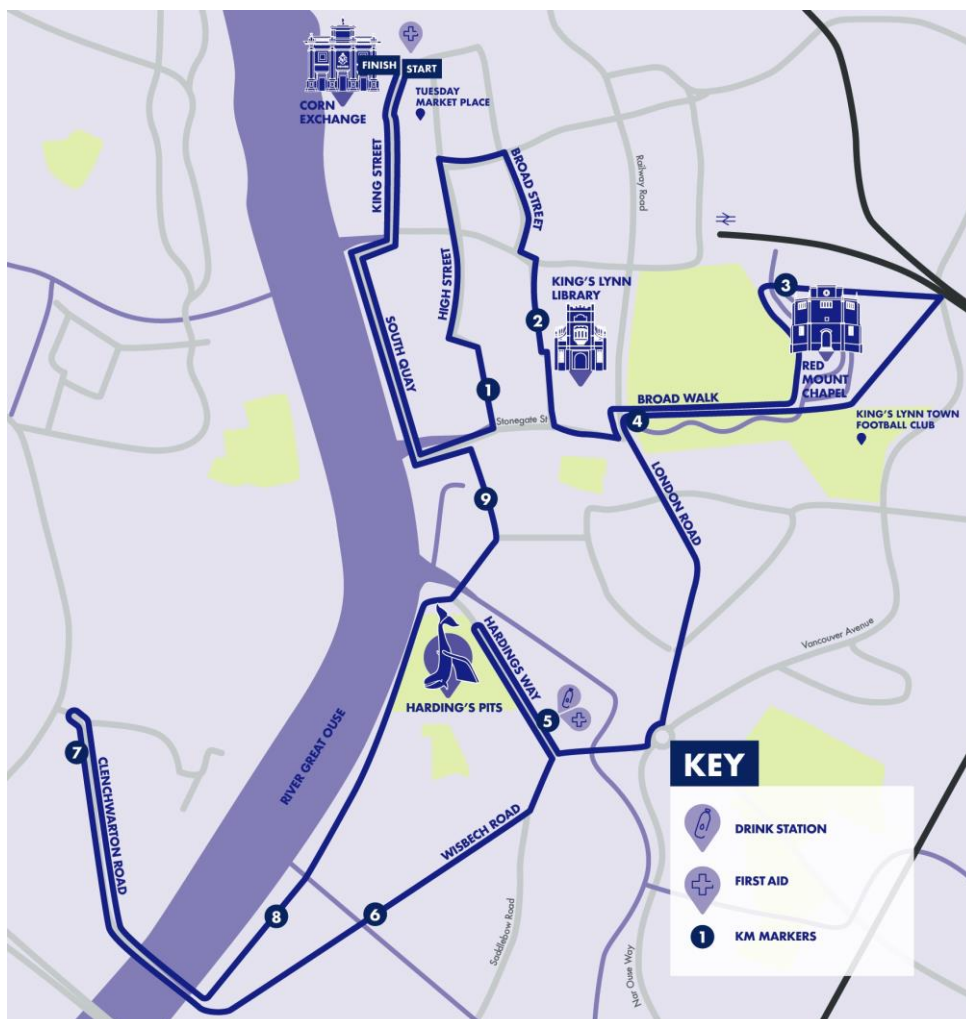

All roads either crossing or having a junction with the listed roads will also be closed at that point
All times are approximate and subject to change

Road Closed Sunday 5 th May	Details	Time On	Time Off
Blackfriars Street	Clough Lane to Tower Street	08:30	10:30
Boal Street	The Whole	08:30	13:00
Chapel Street	The Whole	08:30	10:30
Church Street	The Whole	08:30	13:00
Clenchwarton Road	710m From Wisbech Road (Both Sides)	08:30	11:30
Hardings Pits	The Whole	08:30	11:30
Hardings Way	The Whole	08:30	13:00
High Street	The Whole	04:30	16:00
King Street	The Whole	08:30	13:00
Kings Staithe Square	South Quay to Purfleet	08:30	13:00
London Road	The Whole (Northbound Only)	08:30	11:15
Market Lane	The Whole	08:30	10:30
Milfleet	The Whole	08:30	10:30
Norfolk Street	High Street to Broad Street	08:30	10:30
North Street	St Ann's Fort to John Kennedy Road	08:30	10:30
Out South Gates	The Whole (Northbound Only)	08:30	11:15
Purfleet Place	The Whole	08:30	13:00
Queen Street	The Whole	08:30	13:00
Regent Place	The Whole	08:30	10:30
Saturday Market Place	The Whole	08:30	13:00
Regent Way	Clough Lane to Tower Street	08:30	10:30
South Quay	The Whole	08:30	13:00
St Ann's Street	The Whole	08:30	10:30
St James' Road	The Whole	08:30	11:15
St James Street	The Whole	08:30	10:30
St Nicholas Street	The Whole	04:30	16:00
Stonegate Street	The Whole	08:30	13:00
Surrey Street	The Whole	08:30	10:30
Tower Place	The Whole	08:30	10:30
Tower Street	The Whole	08:30	10:30
Tuesday Market Place	The Whole	04:30	16:00
Wisbech Road	The Whole (Both Sides)	08:30	11:30

Temporary One- Way Restrictions Sunday 5th May 08:30 to 11:15

Road Closed	Details
London Road (Northbound Traffic Flow Suspended)	Hospital Walk to Southgates Roundabout
Out South Gates (Northbound Traffic Flow Suspended)	London Road to Southgates Roundabout