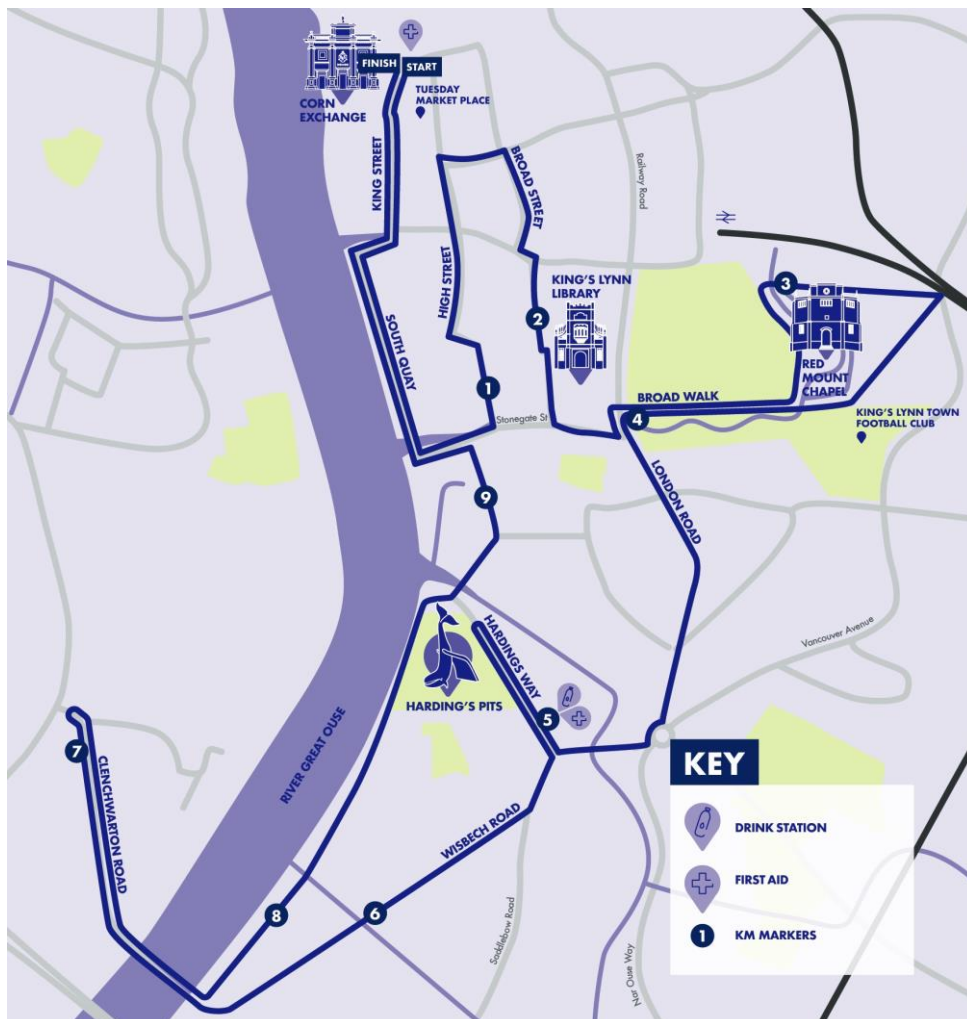

2023 GEAR 10K

Road Closures

Important Information for Residents and Businesses

Sunday 30th April 2023

Event Start Time: 09:30

Run For All are pleased to, once again, be working in partnership with King's Lynn Council to deliver the GEAR 10K.

In accordance with traffic authority regulations for the King's Lynn District, an order has been made prohibiting and restricting the use of certain roads and road junctions by vehicles in order to facilitate the safe holding of the GEAR 10K.

The event will require the closure of roads and road junctions as well as the suspension of a number of Traffic Regulation Orders between 04:30 on Sunday 29th April 2023 and 16:00 on Sunday April 30th April.

A full list of road closures, including approximate times, is provided overleaf. We would like to apologise in advance for any inconvenience caused and thank you for your support of the 2023 GEAR 10K.

Access for emergency service vehicles shall be retained throughout the duration of the event.

Please note all roads either crossing or having a junction with the listed roads will also be closed at that point. All times are approximate and subject to change.