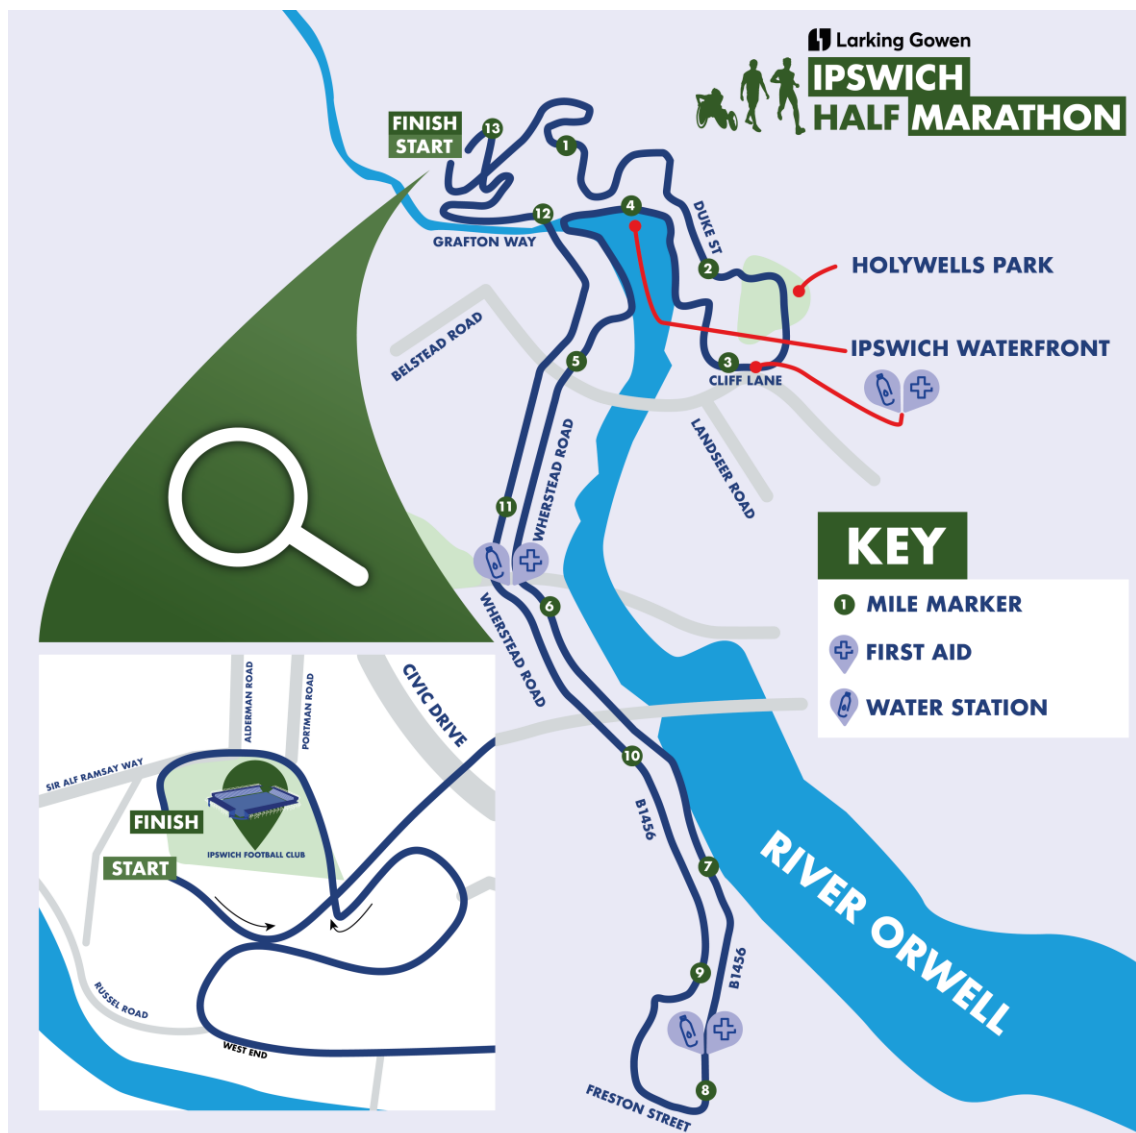

2022 Ipswich Half Marathon

Road Closures

Important Information for Residents and Businesses

Sunday 23rd October 2022

Start time: 09:30

Run For All is extremely pleased to be working in partnership with Ipswich Borough Council to deliver the 2022 Ipswich Half Marathon.

In accordance with traffic authority regulations for Ipswich Borough Council, an order has been made prohibiting and restricting the use of certain roads and road junctions by vehicles in order to facilitate the safe holding of the Ipswich half Marathon.

The event will require the closure of roads and road junctions as well as the suspension of a number of Traffic Regulation Orders.

A full list of road closures, including approximate times, is provided overleaf. We would like to apologise in advance for any inconvenience caused and thank you for your support of the 2022 Ipswich Half Marathon.

Access for emergency service vehicles shall be retained throughout the duration of the event.