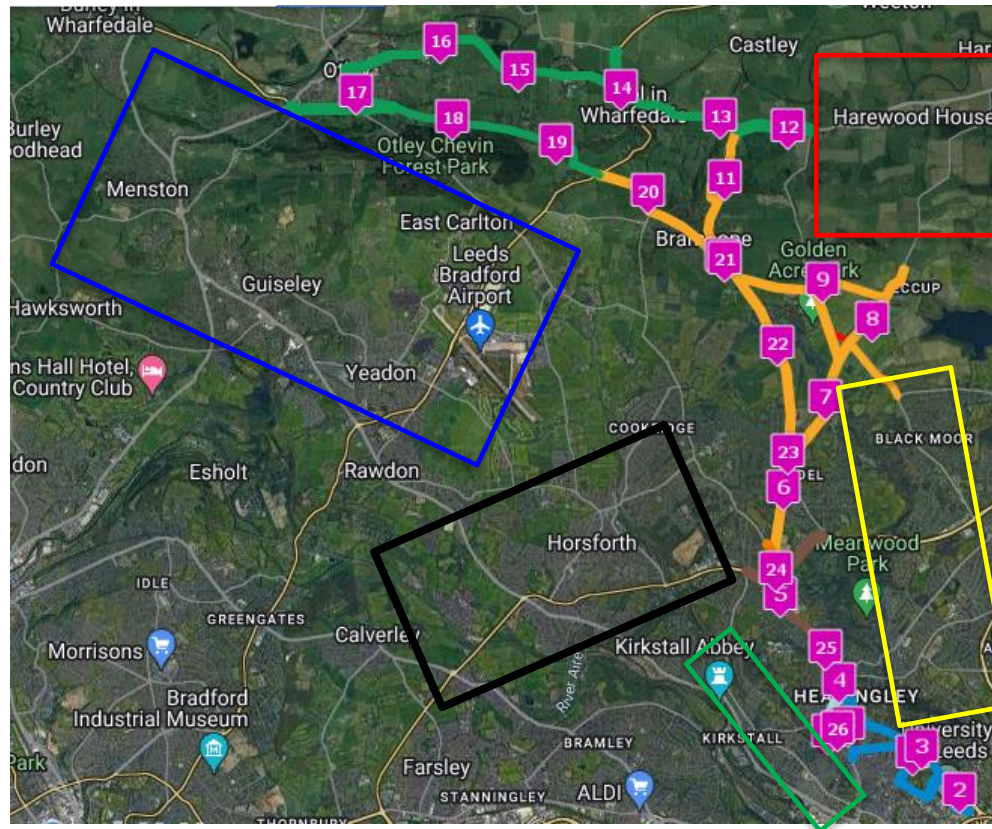

## Road Closure – Advisory Information

### General Information – Allow extra time for all journeys

- Headingley Lane/Otley Road Closed from 07:30 to 16:45 – Use Victoria Road post 11:30 or Meanwood Road/Kirkstall Road
- Otley Road closed from 08:00 to 16:45
- Lawnswood Roundabout closed from 08:00 to 16:20 - see below for Westbound & Eastbound Access
- A660 closed from 08:30/09:00 to 14:45 – 16:45

Northbound Access (Harrogate/Ripon) – Due to the A59 closure at Blubberhouse please use A65 > Leeds Inner Ring Road > A61 to Harrogate & Ripon

Southbound Access: Use A65 > New Road Side > Kirkstall Road

Eastbound Access: Use A65 > New Road Side > A65 Kirkstall Road > Leeds Inner Ring Road > Meanwood Road or A61 Scott Hall Road

**\*\* Please note:** The A59 at Blubberhouses is closed due to emergency works therefore there will be no access from Ripon/Harrogate/Wetherby to Leeds Bradford Airport using this route. The diversion via the A61 and A65 must be followed