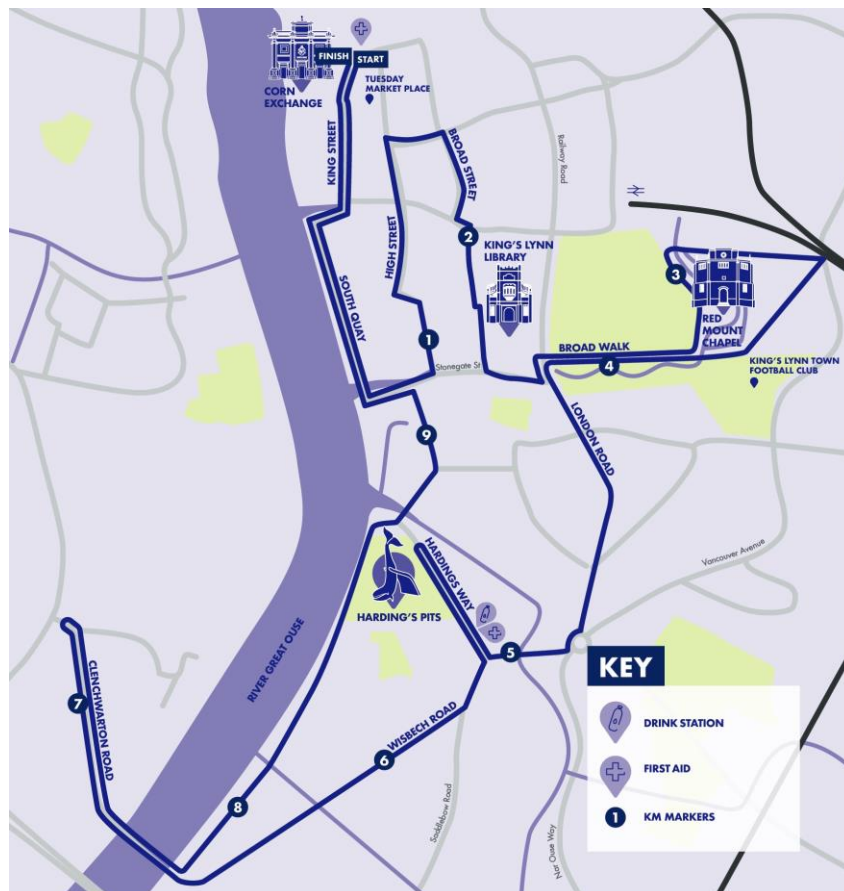

2021 GEAR 10K

Road Closures

Important Information for Residents and Businesses

Sunday 22nd August 2021

Event Start Time: 09:00

Run For All are pleased to, once again, be working in partnership with King's Lynn Council to deliver the GEAR 10K.

In accordance with traffic authority regulations for the King's Lynn District, an order has been made prohibiting and restricting the use of certain roads and road junctions by vehicles in order to facilitate the safe holding of the GEAR 10K.

The event will require the closure of roads and road junctions as well as the suspension of a number of Traffic Regulation Orders between 04:30 on Sunday 22nd August and 16:00 on Sunday 22nd August 2021.

A full list of road closures, including approximate times, is provided overleaf. We would like to apologise in advance for any inconvenience caused and thank you for your support of the 2021 GEAR 10K.

Access for emergency service vehicles shall be retained throughout the duration of the event.

Please note all roads either crossing or having a junction with the listed roads will also be closed at that point. All times are approximate and subject to change.

If you have any queries or would like further event information
Please visit www.runforall.com or call 0113 826 7760