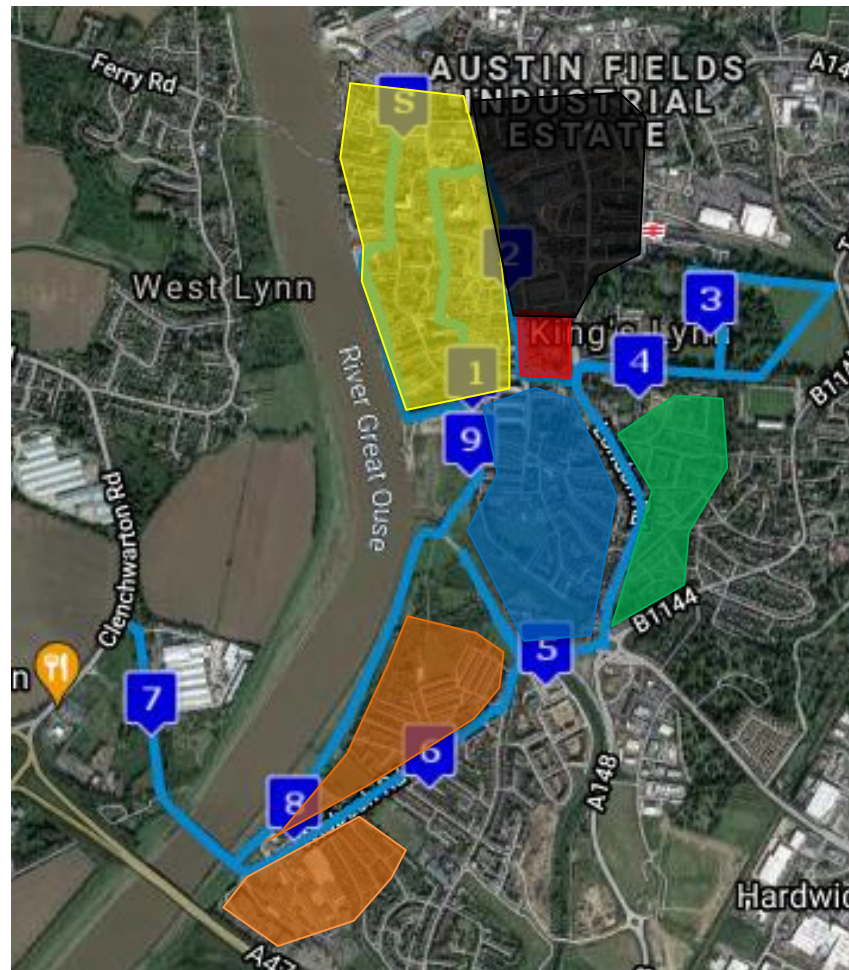

2023 GEAR 10k – Sunday 30th April 2023 Road Closure – Advisory Information

General Information – Allow extra time for all journeys.

- The race route is shown as the blue line on the image below and is fully closed to traffic.
- London Road closed northbound from 08:30 to 11:15.
- Wisbech Road & Clenchwarton Road closed both ways from 08:30 to 11:30.
- Key Closure Timings: Boal Street, Stonegate Street, South Quay closed from 08:30 to 13:00.

Access from inside yellow polygon will have access restricted from 08:30 to 13:00

St James' Multi Storey Car Park accessible throughout

Access along London Road southbound (No northbound access)

All roads to follow diversion route and avoid road closures via A148 (Gaywood Road)/Tennyson Avenue/Tennyson Road/Vancouver Avenue/Hardwick Road or Nar Ouse Way – From 08:30 to 13:00

Access/Egress from inside blue polygon will be restricted from 08:30 to 11:15.

Access/Egress from inside orange polygon's will be restricted from 08:30 to 11:30