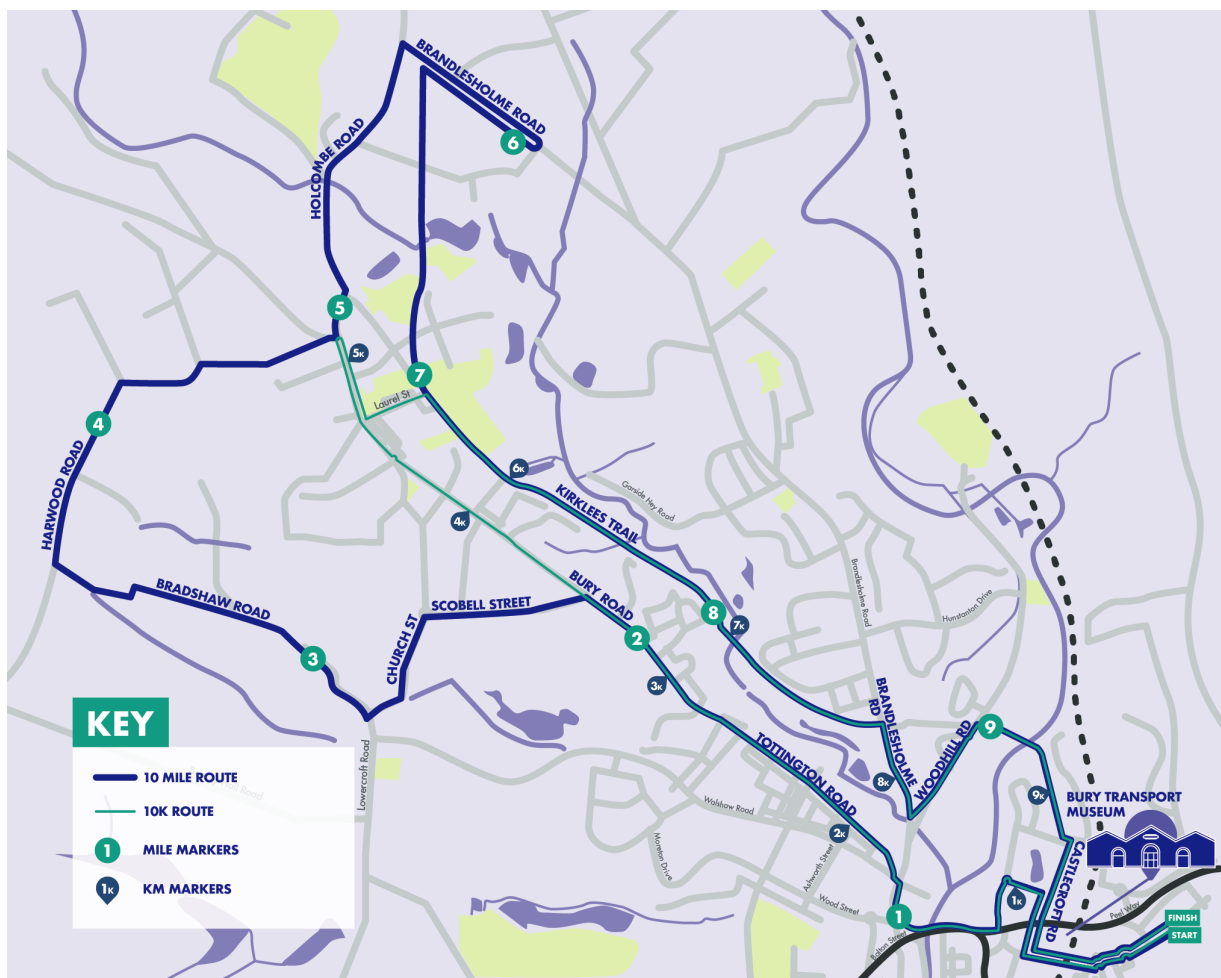

Bury Running Festival

Road Closures

Important Information for Residents and Businesses

Sunday 20th November 2022

Event Start Time: 09:00

Run For All are pleased to, once again, be working in partnership with Bury Council to deliver the Bury Running Festival.

In accordance with traffic authority regulations for the Bury district, an order has been made prohibiting and restricting the use of certain roads and road junctions by vehicles in order to facilitate the safe holding of the Bury Running Festival.

The event will require the closure of roads and road junctions as well as the suspension of a number of Traffic Regulation Orders between 08:00 on Sunday 20th November 2022 and 12:30 on Sunday 20th November 2022. The event will also require a number of parking suspensions from 07:00 on Saturday 19th November to 15:00 on Sunday 20th November 2022.

A full list of road closures, including approximate times, is provided overleaf. We would like to apologise in advance for any inconvenience caused and thank you for your support of the 2022 Bury Running Festival.

Access for emergency service vehicles shall be retained throughout the duration of the event.

Please note all roads either crossing or having a junction with the listed roads will also be closed at that point. All times are approximate and subject to change.