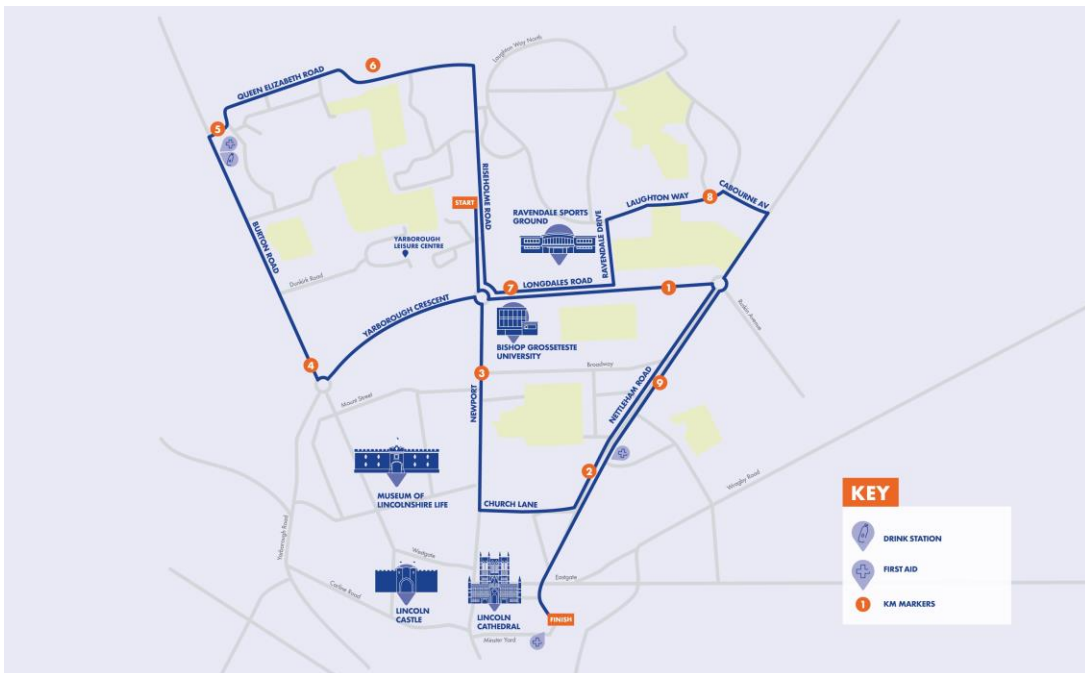

Road Closures

Important Information for Residents and Businesses

Sunday 14th April
Start Time: 10:00

Run For All are extremely pleased to be working in partnership with City of Lincoln Council to deliver the City of Lincoln 10K.

In accordance with City of Lincoln Council, an order has been made prohibiting and restricting the use of certain roads and road junctions by vehicles in order to facilitate the safe holding of the City of Lincoln 10K.

The event will require the closure of roads and road junctions as well as the suspension of a number of Traffic Regulation Orders between 05:00 on Sunday 14th April 2024 and 14:30 on Sunday 14th April. Please note, all roads either crossing or having a junction with the listed roads will also be closed at that point. The event will also require a number of parking suspensions from 16:00 on Saturday 13th April to 16:00 on Sunday 14th April.

A full list of road closures, including approximate times, is provided overleaf. We would like to apologise in advance for any inconvenience caused and thank you for your support of the 2024 City of Lincoln 10K.

If you have any queries or would like further event information please visit <https://www.runforall.com/road-closure-information/>
For our interactive road closure map please scan the QR Code.