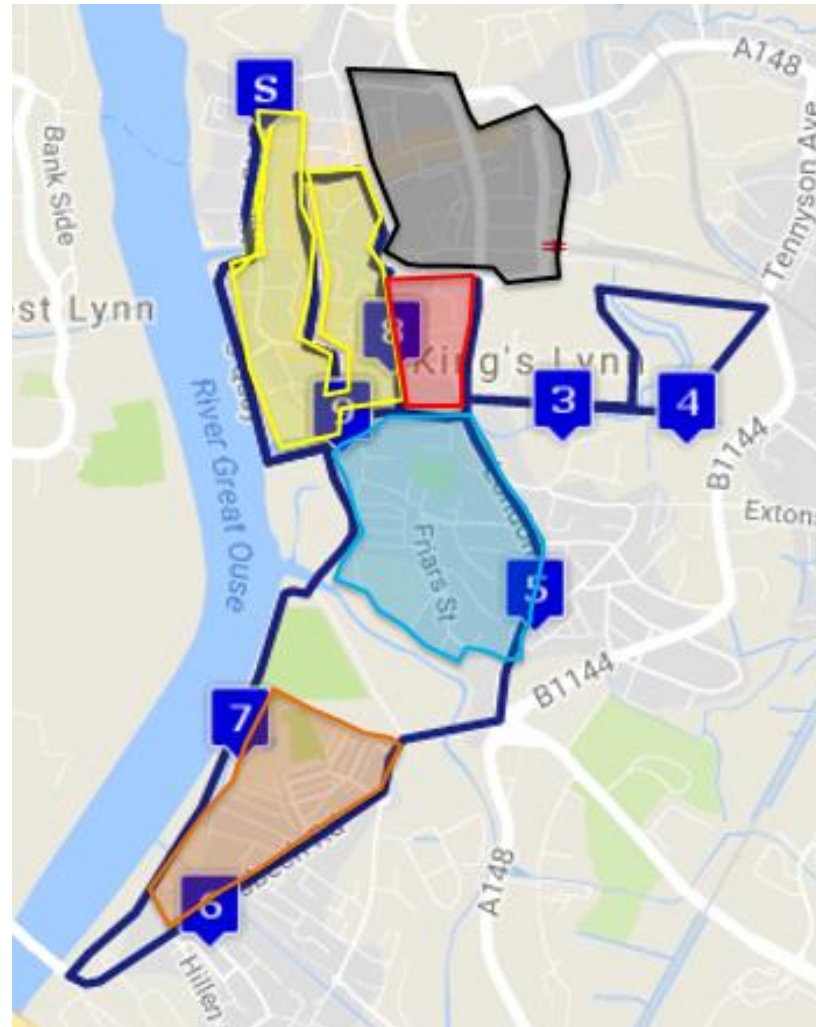

GEAR 10k

Road Closure – Advisory Information

General Information – Allow extra time for all journeys.

- The race route is shown as the blue line on the image below and is fully closed to traffic.
- London Road closed northbound from 09:45 to 13:00.
- Wisbech Road closed eastbound from 09:45 to 13:00.
- Key Closure Timings: Boal Street, Condon Road, Millfleet, South Quay, St James' Road closed from 09:00 to 13:00.

Access from inside yellow polygon will have access restricted from 09:00 to 13:00

St James' Multi Storey Car Park accessible throughout

All roads to follow diversion route and avoid road closures via A148 (Gaywood Road)/Tennyson Avenue/Tennyson Road/Vancouver Avenue/Hardwick Road or Nar Ouse Way – From 09:00 to 13:00

Access/Egress from inside blue polygon will be restricted from 09:45 to 13:00.

Access/Egress from inside orange polygon will be restricted from 09:45 to 13:00