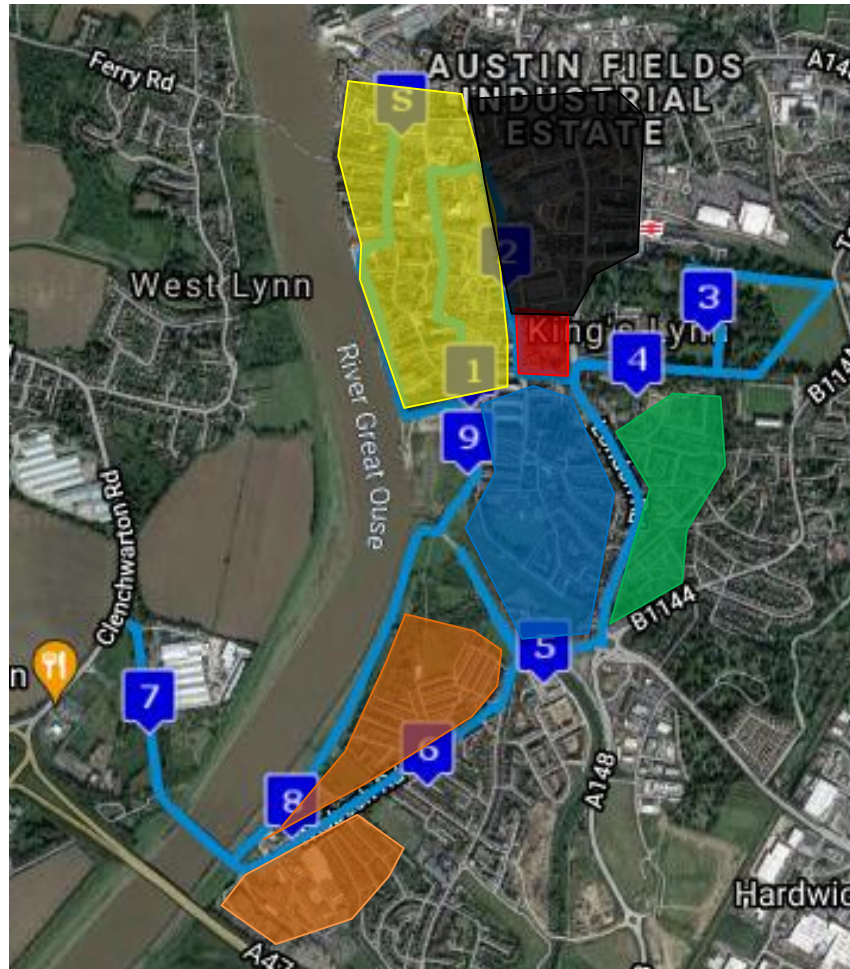

GEAR 10k

Road Closure – Advisory Information

General Information – Allow extra time for all journeys.

- The race route is shown as the blue line on the image below and is fully closed to traffic.
- London Road closed northbound from 08:00 to 10:45.
- Wisbech Road & Clenchwarton Road closed both ways from 08:00 to 11:00.
- Key Closure Timings: Boal Street, Stonegate Street, South Quay closed from 08:00 to 13:00.

Access from inside yellow polygon will have access restricted from 08:00 to 13:00

St James' Multi Storey Car Park accessible throughout

Access along London Road southbound (No northbound access)

All roads to follow diversion route and avoid road closures via A148 (Gaywood Road)/Tennyson Avenue/Tennyson Road/Vancouver Avenue/Hardwick Road or Nar Ouse Way – From 08:00 to 13:00

Access/Egress from inside blue polygon will be restricted from 08:00 to 10:45.

Access/Egress from inside orange polygon's will be restricted from 08:00 to 11:00