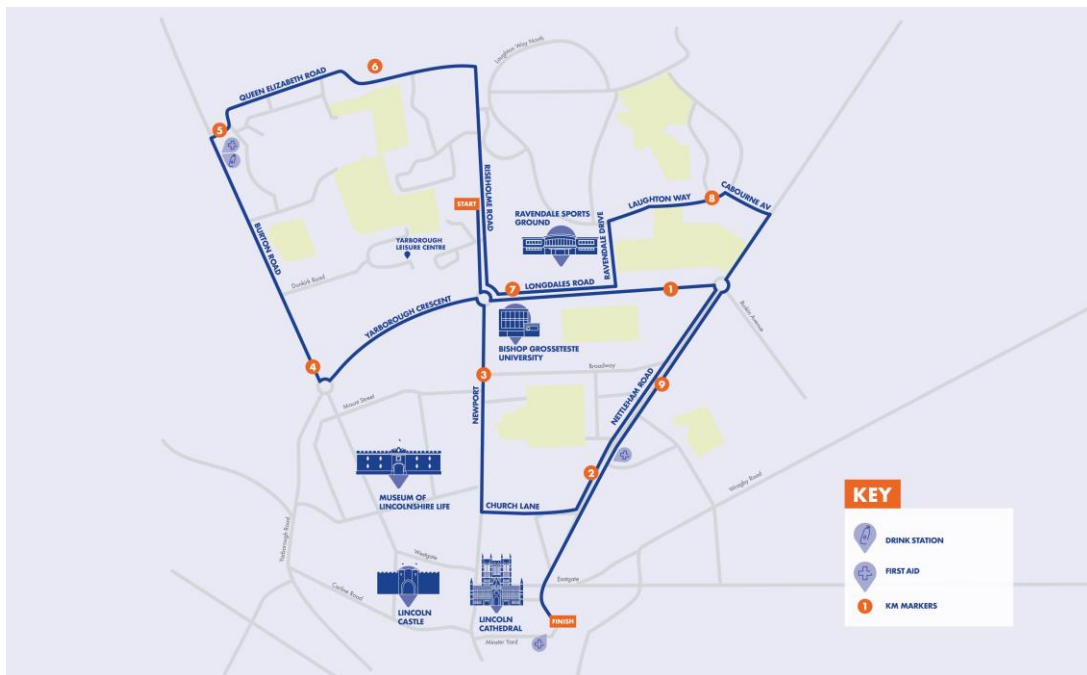

2023 City of Lincoln 10K

Road Closures

Important Information for Residents and Businesses

Sunday 16th April 2023

Fun Run Start Time: 09:00

10k Start Time: 10:00

Run For All are extremely pleased to be working in partnership with City of Lincoln Council to deliver the City of Lincoln 10K.

In accordance with City of Lincoln Council, an order has been made prohibiting and restricting the use of certain roads and road junctions by vehicles in order to facilitate the safe holding of the City of Lincoln 10K.

The event will require the closure of roads and road junctions as well as the suspension of a number of Traffic Regulation Orders between 16:00 on Saturday 15th April and 16:00 on Sunday 16th April. Please note, all roads either crossing or having a junction with the listed roads will also be closed at that point.

A full list of road closures, including approximate times, is provided overleaf. We would like to apologise in advance for any inconvenience caused and thank you for your support of the 2023 City of Lincoln 10K.

If you have any queries or would like further event information please visit <https://www.runforall.com/road-closure-information/>

For our interactive road closure map please scan the QR Code.