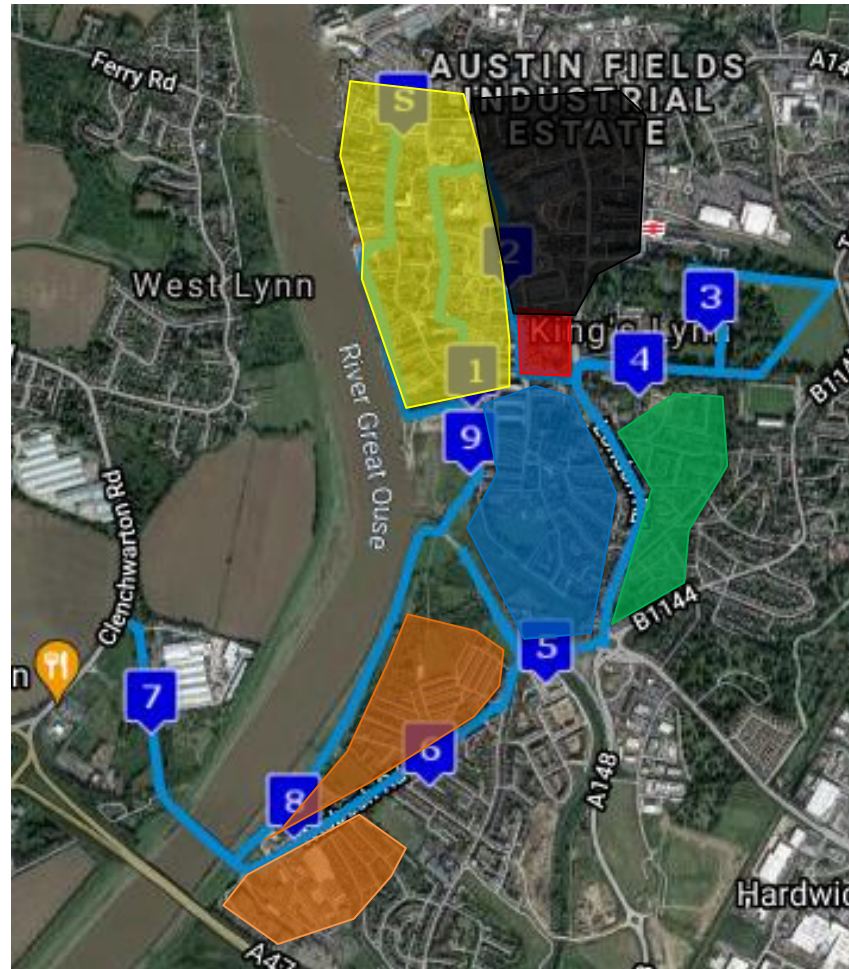

2024 GEAR 10k – Sunday 5th May 2024

Road Closure – Advisory Information

General Information – Allow extra time for all journeys.

- The race route is shown as the blue line on the image below and is fully closed to traffic.
- London Road closed northbound from 08:30 to 11:15.
- Wisbech Road & Clenchwarton Road closed both ways from 08:30 to 11:30.
- Key Closure Timings: Boal Street, Stonegate Street, South Quay closed from 08:30 to 13:00.

Access from inside yellow polygon will have access restricted from 08:30 to 13:00

St James' Multi Storey Car Park accessible throughout

Access along London Road southbound (No northbound access)

All roads to follow diversion route and avoid road closures via A148 (Gaywood Road)/Tennyson Avenue/Tennyson Road/Vancouver Avenue/Hardwick Road or Nar Ouse Way – From 08:30 to 13:00

Access/Egress from inside blue polygon will be restricted from 08:30 to 11:15.

Access/Egress from inside orange polygon's will be restricted from 08:30 to 11:30