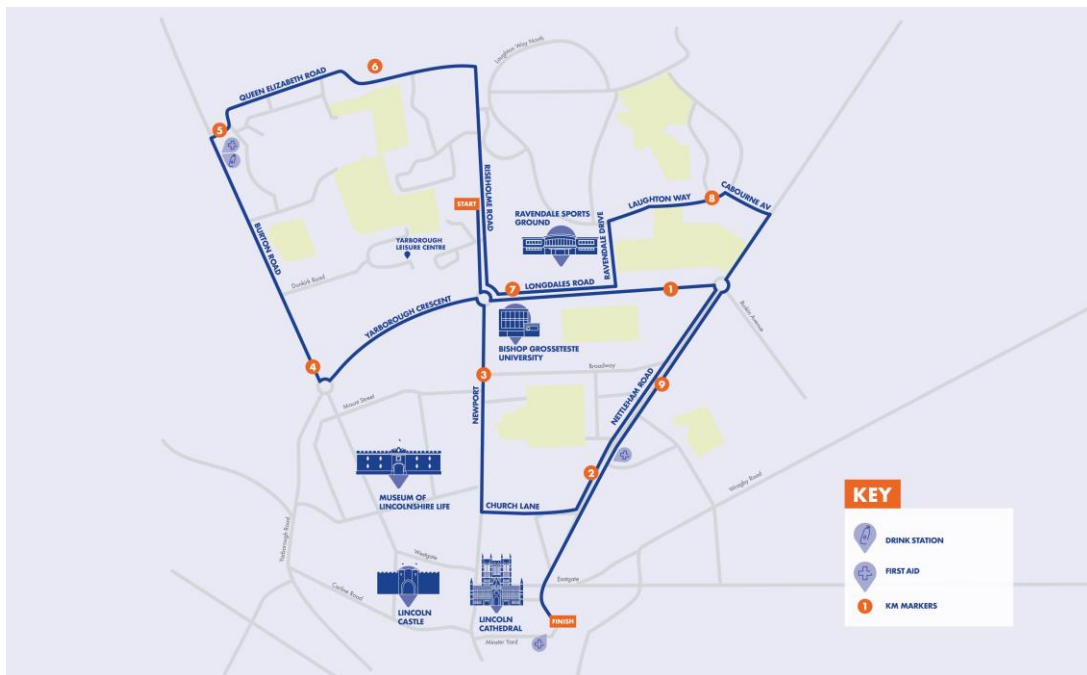

2022 City of Lincoln 10K

Road Closures

Important Information for Residents and Businesses

Sunday 30th October 2022

Fun Run Start Time: 09:00

10k Start Time: 10:00

Run For All are extremely pleased to be working in partnership with City of Lincoln Council to deliver the City of Lincoln 10K.

In accordance with City of Lincoln Council, an order has been made prohibiting and restricting the use of certain roads and road junctions by vehicles in order to facilitate the safe holding of the City of Lincoln 10K.

The event will require the closure of roads and road junctions as well as the suspension of a number of Traffic Regulation Orders between 16:00 on Saturday 29th October and 16:00 on Sunday 30th October. Please note, all roads either crossing or having a junction with the listed roads will also be closed at that point.

A full list of road closures, including approximate times, is provided overleaf. We would like to apologise in advance for any inconvenience caused and thank you for your support of the 2022 City of Lincoln 10K.

If you have any queries or would like further event information please visit <https://www.runforall.com/road-closure-information/>

For our interactive road closure map please scan the QR Code.