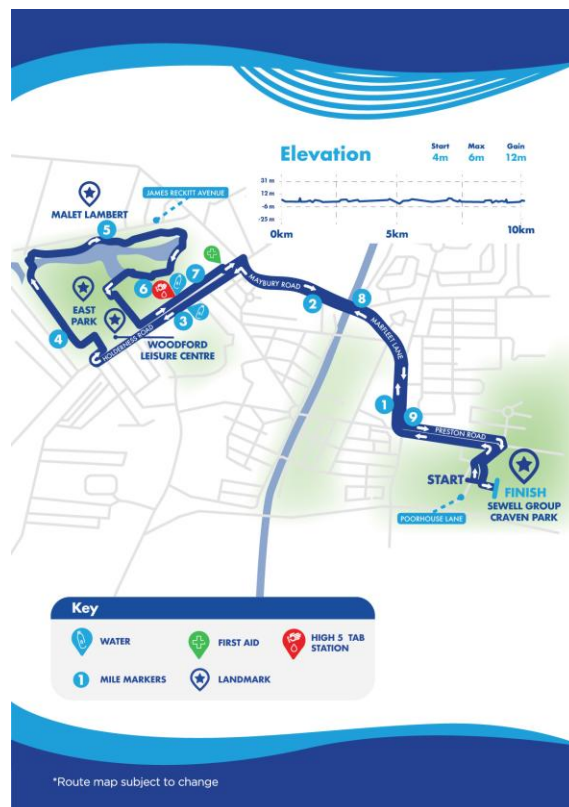

HULL 10K

08.06.25

Road Closures

Important Information for Residents and Businesses

Sunday 8th June 2025

Start Time: 09:30

Run For All are extremely pleased to be working in partnership with Hull City Council to deliver the Hull 10k.

In accordance with Hull City Council being the highway authority for the Metropolitan District of Hull, an order has been made prohibiting and restricting the use of certain roads and road junctions by vehicles in order to facilitate the safe holding of the Hull 10k.

The event will require the closure of roads and road junctions as well as the suspension of a number of Traffic Regulation Orders between 05:00 on Sunday 8th June 2025 and 13:00 on Sunday 8th June 2025. Please note, all roads either crossing or having a junction with the listed roads will also be closed at that point. The event will also require a number of parking suspensions from 18:00 on Saturday 7th June 2025 until 13:00 on Sunday 8th June 2025.

A full list of road closures, including approximate times, is provided overleaf. We would like to apologise in advance for any inconvenience caused and thank you for your support of the 2025 Hull 10k.

Access for emergency service vehicles shall be retained throughout the duration of the event

All times are approximate and subject to change

Please note, all roads either crossing or having a junction with the listed roads will also be closed at that point