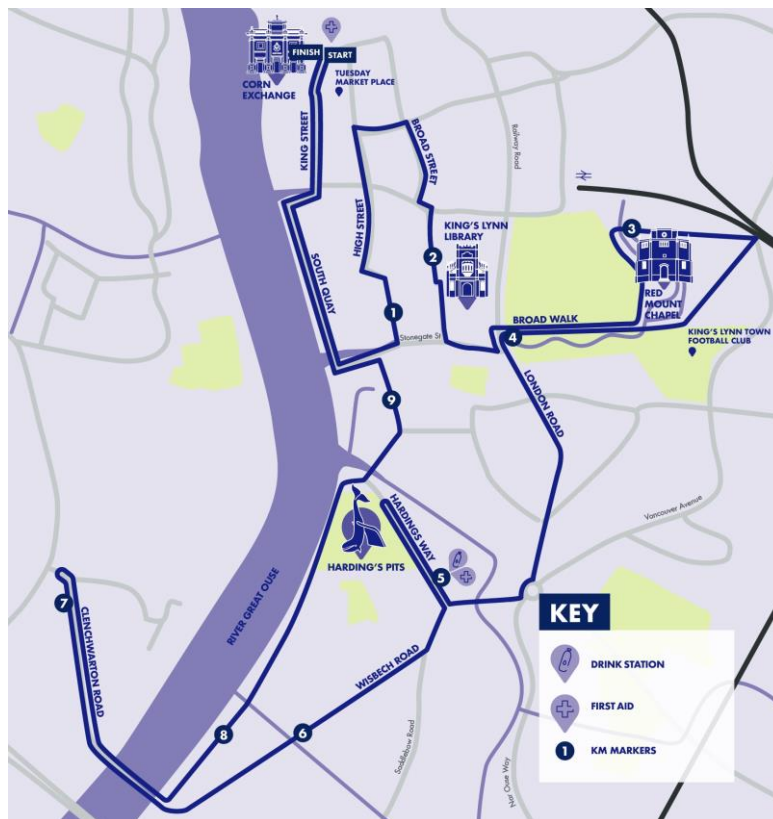

2022 GEAR 10K

Road Closures

Important Information for Residents and Businesses

Sunday 1st May 2022

Event Start Time: 09:30

Run For All are pleased to, once again, be working in partnership with King's Lynn Council to deliver the GEAR 10K.

In accordance with traffic authority regulations for the King's Lynn District, an order has been made prohibiting and restricting the use of certain roads and road junctions by vehicles in order to facilitate the safe holding of the GEAR 10K.

The event will require the closure of roads and road junctions as well as the suspension of a number of Traffic Regulation Orders between 04:30 on Sunday 1st May 2022 and 16:00 on Sunday 1st May 2022.

A full list of road closures, including approximate times, is provided overleaf. We would like to apologise in advance for any inconvenience caused and thank you for your support of the 2022 GEAR 10K.

Access for emergency service vehicles shall be retained throughout the duration of the event.

Please note all roads either crossing or having a junction with the listed roads will also be closed at that point. All times are approximate and subject to change.

If you have any queries or would like further event information
Please visit www.runforall.com or call 0113 826 7760