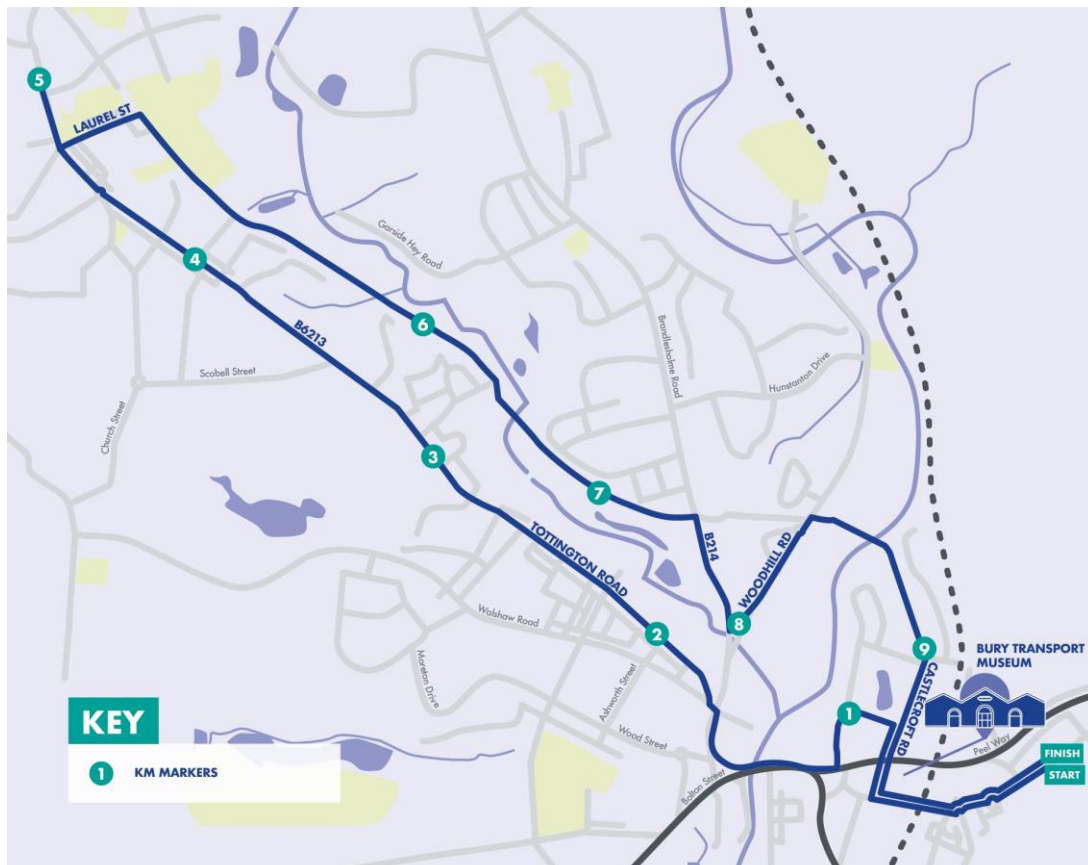

Bury 10K Road Closures

Important Information for Residents and Businesses Sunday 15th September 2024 Event Start Time: 09:30

Run For All are pleased to, once again, be working in partnership with Bury Council to deliver the Bury 10K.

In accordance with traffic authority regulations for the Bury district, an order has been made prohibiting and restricting the use of certain roads and road junctions by vehicles in order to facilitate the safe holding of the Bury 10K.

The event will require the closure of roads and road junctions as well as the suspension of a number of Traffic Regulation Orders between 08:30 on Sunday 15th September 2024 and 12:30 on Sunday 15th September 2024. The event will also require a number of parking suspensions from 07:00 on Saturday 14th September 2024 to 15:00 on Sunday 15th September 2024.

A full list of road closures, including approximate times, is provided overleaf. We would like to apologise in advance for any inconvenience caused and thank you for your support of the 2024 Bury 10k.

Access for emergency service vehicles shall be retained throughout the duration of the event.

Please note all roads either crossing or having a junction with the listed roads will also be closed at that point. All times are approximate and subject to change.